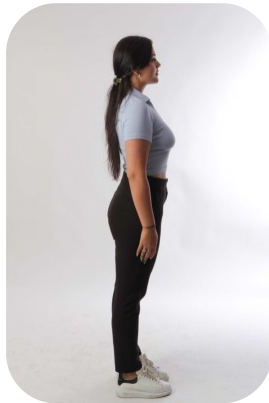

Diana Maria Manalau

Age: 21-24	Height: 5ft4inch	Eye Colour: Brown	Accent: East Euro
Gender:F	Weight: 70kg	Waist: 29	Bust: 34
Location: London	Shoe Size: 6	Hips: 38	
Drives: No	Hair Color: Brunette		

Talents
COMMERCIAL MODELS, EXTRAS, MUSICIANS